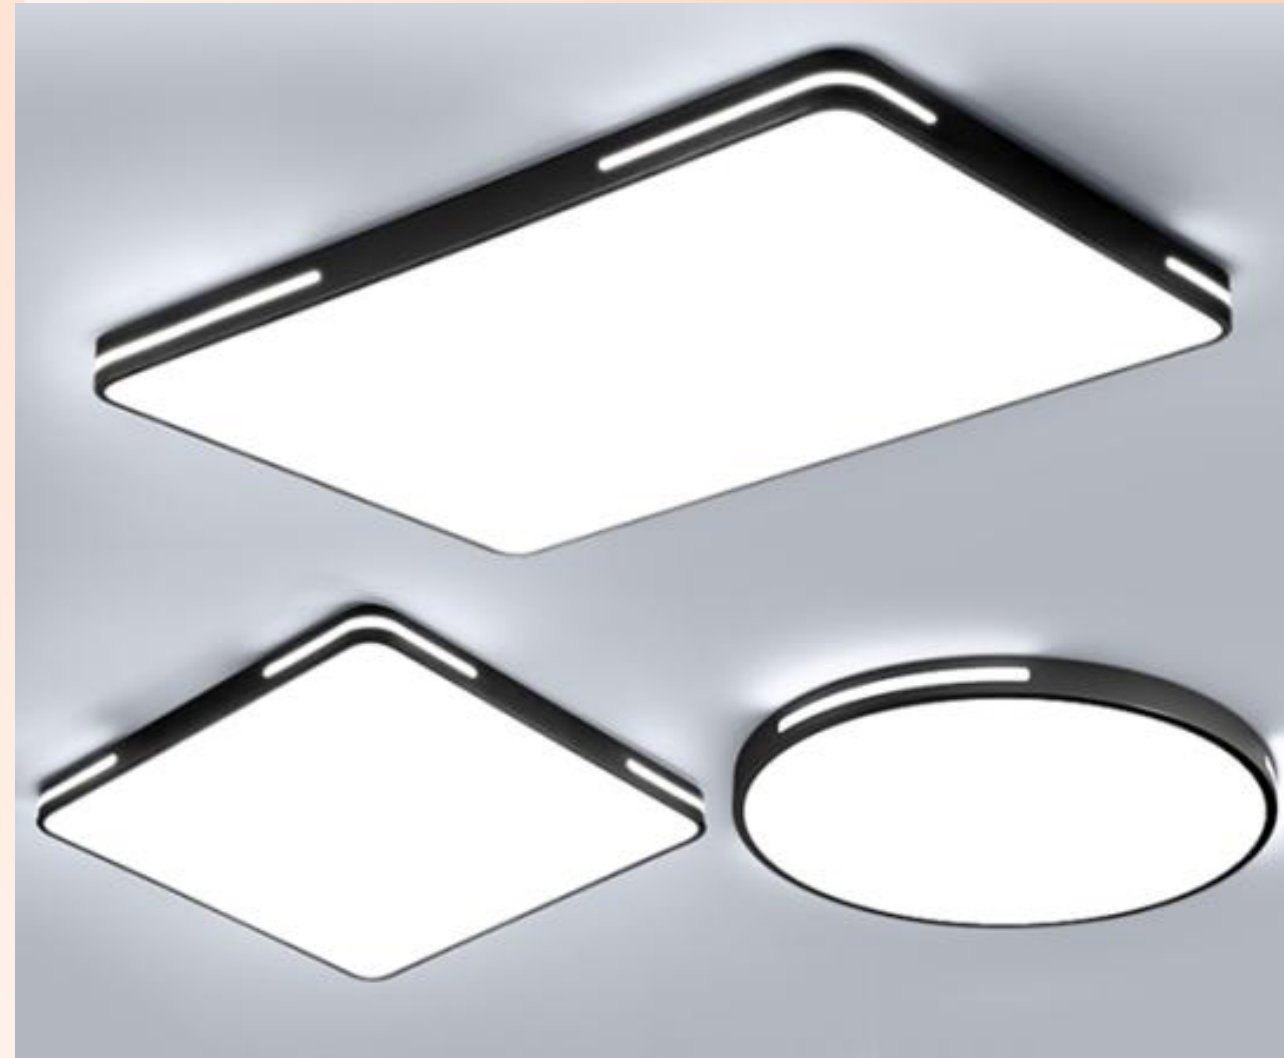

Indoor/Ceiling Light Series

Iron Art Hollow Ceiling Light

QS-XDD-FY

Product name: Iron Art Hollow Ceiling Lamp; **Material:** Iron frame + acrylic panel;
Power: Constant current no flicker drive; **Light source:** Sanan chips; **Voltage:** 220V;
Color: Black/White; **Style:** Rectangular /Square /Round; **Warranty:** 2 years;

Picture	Size	Power	Space	Material	Applicable
	110*70*5cm 90*60*5cm 65*43*5cm	126w 96w 48w	25-30m² 20-25m² 8-12m²	Iron frame + acrylic panel	Living room,Dining Room,Bedroom, Study,Hallway, Corridor,Balcony, Entrance Hall
	60*60*5cm 50*50*5cm 40*40*5cm 30*30*5cm	64w 48w 36w 24w	12-18m² 8-12m² 5-10m² 3-6m²		
	φ60*5cm φ50*5cm φ40*5cm φ30*5cm φ23*5cm	64w 48w 36w 24w 12w	12-18m² 8-12m² 5-10m² 3-6m² 2-5m²		

This model offers single color, three color dimming and remote control with infrared dimming. Other specific dimensions please contact us.