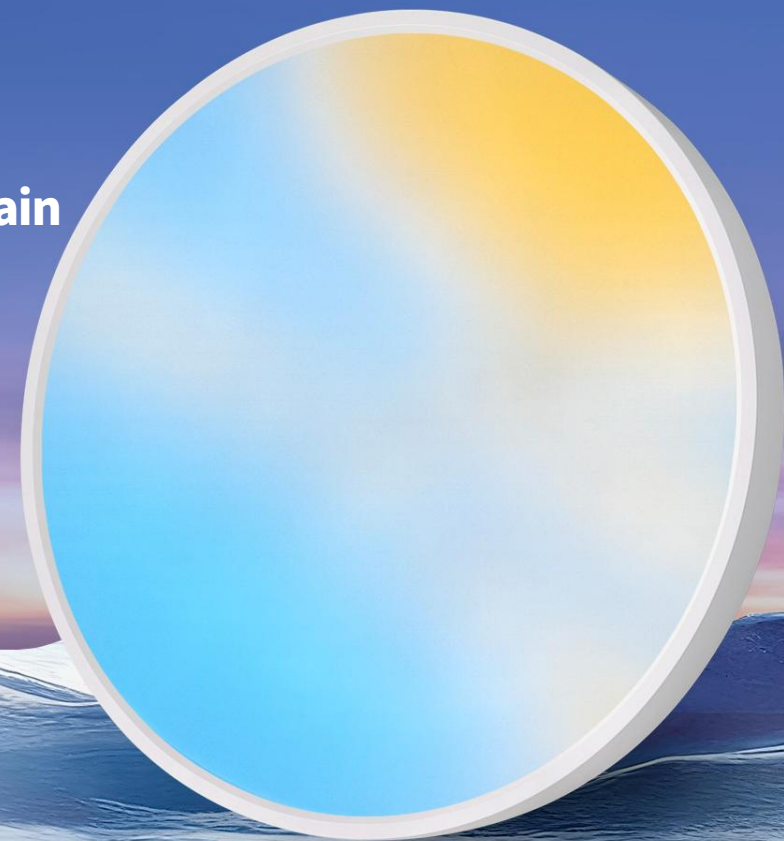

Indoor/Ceiling Light Series

Flowlight Series Ceiling Lights

QS-XDD-LG-050

Product name: Flowlight Series Ceiling Lights; **Explicitly:** Ra $\geq$ 97; **Material:** Aluminum + iron +PS composite board; **Blue light:** RG0 low blue light; **Voltage:** 220V; **Color:** white; **Style:** Remote control, APP, Wall control

Picture	Size	Power	Space	Material	Applicable
	95*64*8cm	140w	10-20m²	Aluminum + iron +PS composite board	Living room, dining room, Bedroom, study room, etc.
	50*50*8cm	80w	10-20m²		
	φ50*8cm	80w	25-30m²		

From the snow mountain
cure clear blue sky

21 exclusive scenarios

Full gamut atmosphere

24h dynamic rhythm light