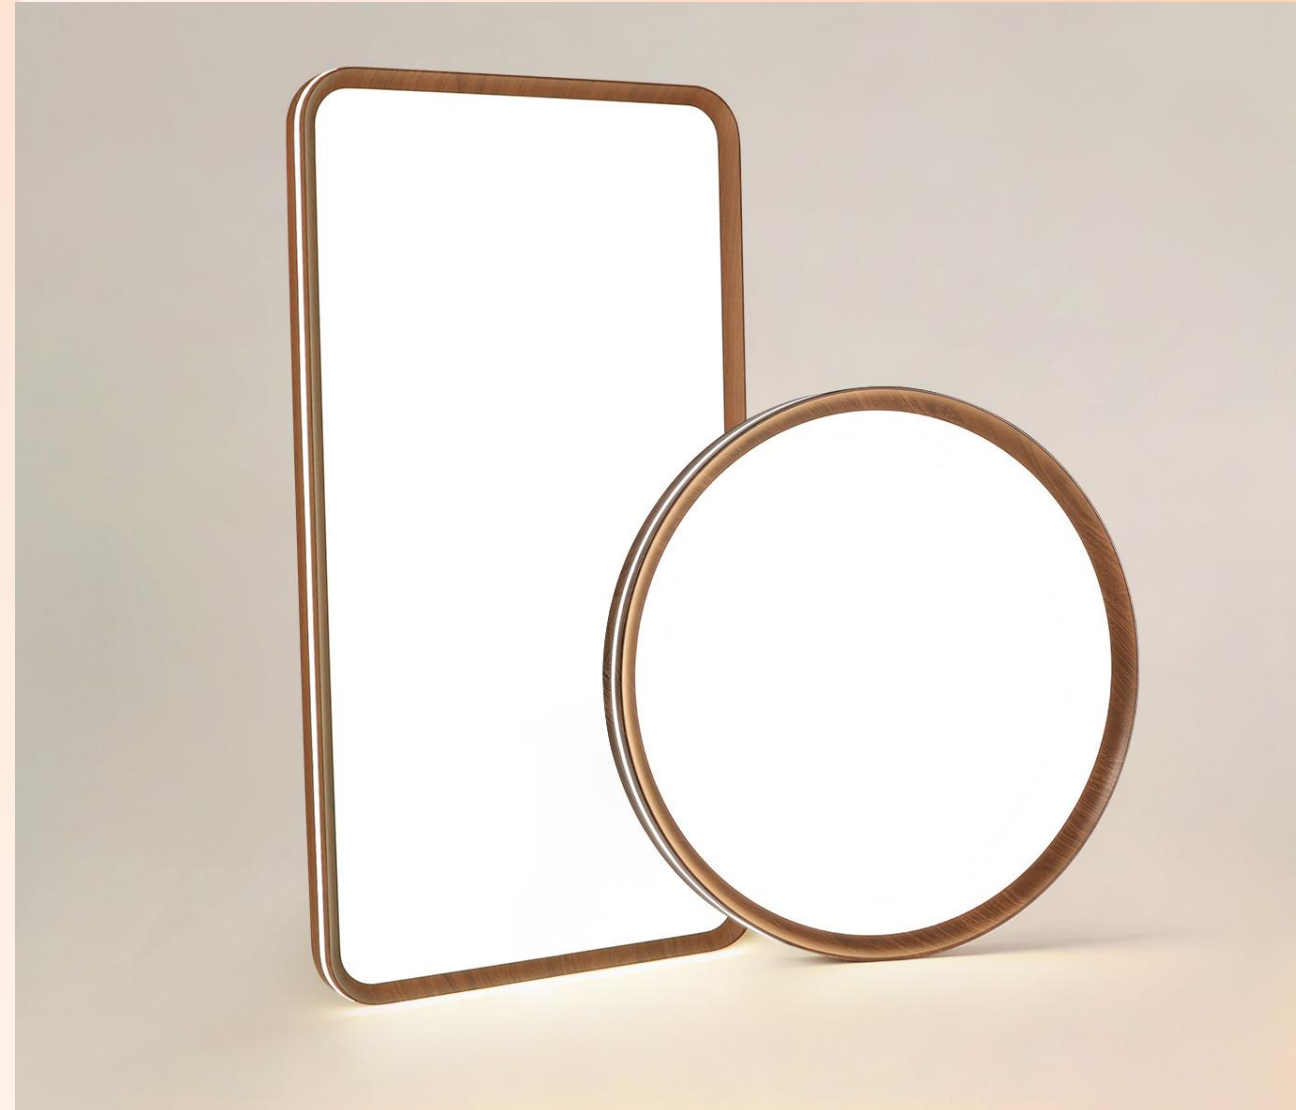

Indoor/Ceiling Light Series

Walnut-colored thin side lighting

QS-XDD-GLQD-HTM-XBCFG-092

Product name: Walnut-colored thin side lighting; **Explicitly:** Ra $\geq$ 97; **Material:** Iron + aluminum+Rhombic crystal plate; **Blue light:** RG0 low blue light; **Voltage:** 220V ; **Color:** Walnut color; **Style:** Three-color changing light (without remote control) / Connected to Mi Home APP (with remote control) / Tmall Jing (with remote control)

Picture	Size	Power	Space	Material	Applicable
	110*60*3cm 90*50*3cm	160w 126w	25-30m² 18-25m²	Iron + aluminum+ Rhombic crystal plate	Living room, dining room, Bedroom, study room, etc.
	50*50*3cm 60*60*3cm	72w 96w	12-16m² 15-20m²		
	φ40*3cm φ50*3cm φ60*3cm	48w 64w 72w	8-12m² 10-15m² 12-16m²