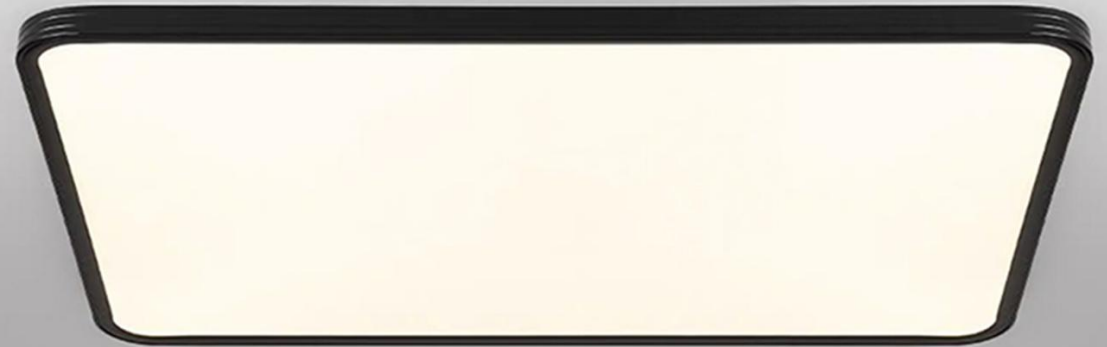

Indoor/Ceiling Light Series

2.7CM Slim Series

QS-XDD-2.7XB-080

Product name: 2.7 Thin Series Ceiling Lights; **Power:** Constant current no flicker drive; **Explicitly:** RA>97; **Blue light:** RG0 low blue light; **Voltage:** 220V (can be custom made for wide voltage); **Color:** black; **Style:** Three-color changing light, Tmall Infinite (with remote control); **Material:** Iron + aluminum+Rhombic crystal plate; **Warranty:** 2 years

Picture	Size	Power	Space	Material	Applicable
	110*60*2.7cm 90*50*2.7cm	126w 96w	18-25m² 15-20m²	Iron + aluminum+ Rhombic crystal plate	Living room, dining room, Bedroom, study room, etc.
	50*50*2.7cm 60*60*2.7cm	64w 72w	8-13m² 12-16m²		
	φ40*2.7cm φ50*2.7cm φ60*2.7cm	36w 48w 58w	6-10m² 8-12m² 10-15m²		

ULTRA-THIN 2.7CM
SEAMLESS. EYE-CARING LAMP